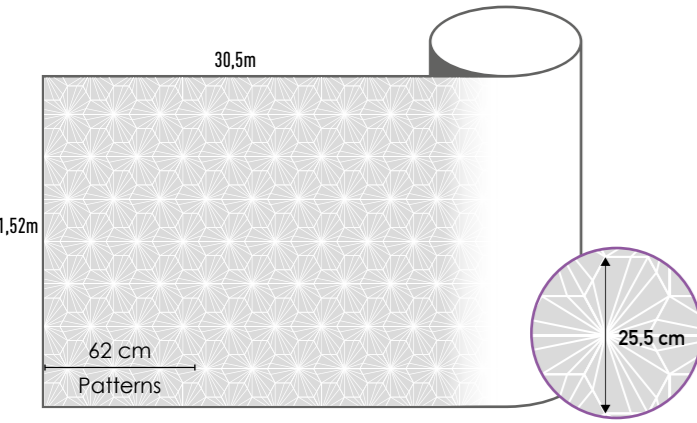

KALEIDOSCOPE

White - Blanc - Weiß - Blanco - Bianco Vita

ASCENT

White - Blanc - Weiß - Blanco - Bianco Vita

ABSTRACT

ABSTRACT